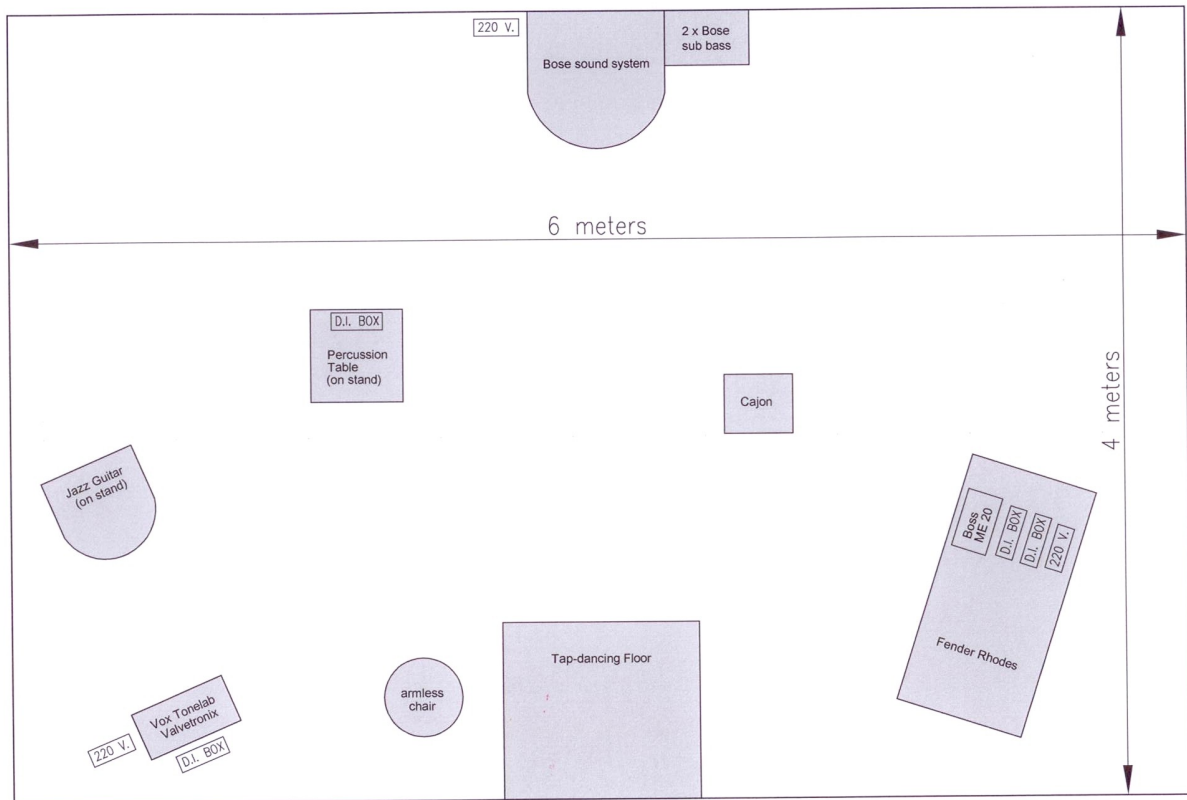

LIONEL - SPECTACLE "PAS A PAS VERS NOUGARO"
STAGEPLOT (minimal size stage : 4 meters wide x 3 meters deep)

Echelle : 1/25

FRONT OF STAGE
AUDIENCE